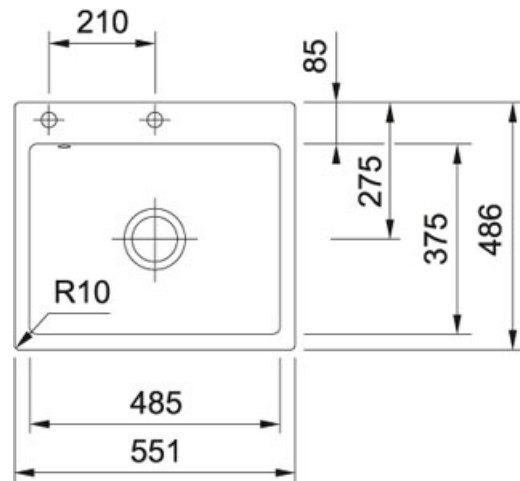

## TECHNICAL DATA

Cabinet Size	600.00 mm
Waste Outlet Diameter	3-1/2"-BASKET-STRAINER-PULL-PUSH-KNOB-
Length Overall	551.00 mm
Width Overall	486.00 mm
Width of large bowl	375.00 mm
Depth of large bowl	190.00 mm
Number of Bowls	1