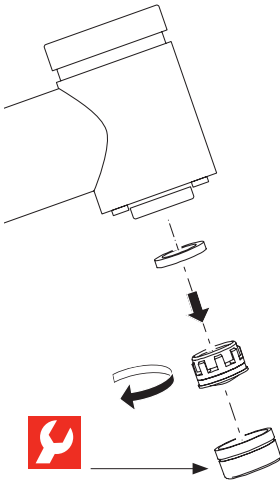

6.1 **C**

6.2 **C**

6.3 **C**

www.franke.com

Periodic checks

▶ Check connection and shower hoses periodically for the following:

- Watertightness
- Corrosion
- Mechanical damage

- ▶ Use original spare parts only.
- ▶ Replace damp or dripping hoses.
- ▶ Replace hoses with rusty or oxidized surfaces.
- ▶ Replace hoses that show signs of mechanical damage.