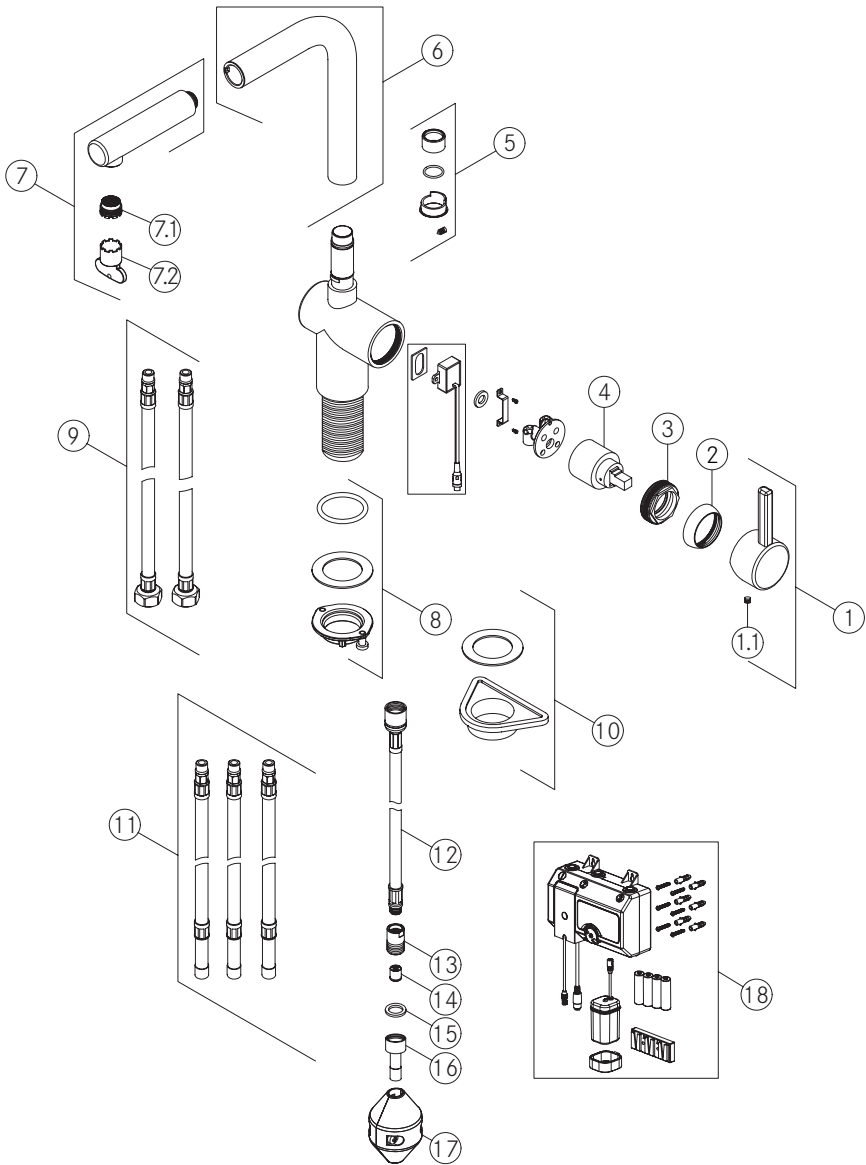

* Equal pressure is recommended.

**A**

Tap Atlas Neo S Swivel Side HP SS

Tap Atlas Neo S Swivel Side HP SS Industrial Black

B

Tap Atlas Neo S Nozzle side HP SS

Tap Atlas Neo S Nozzle side HP SS Industrial Black