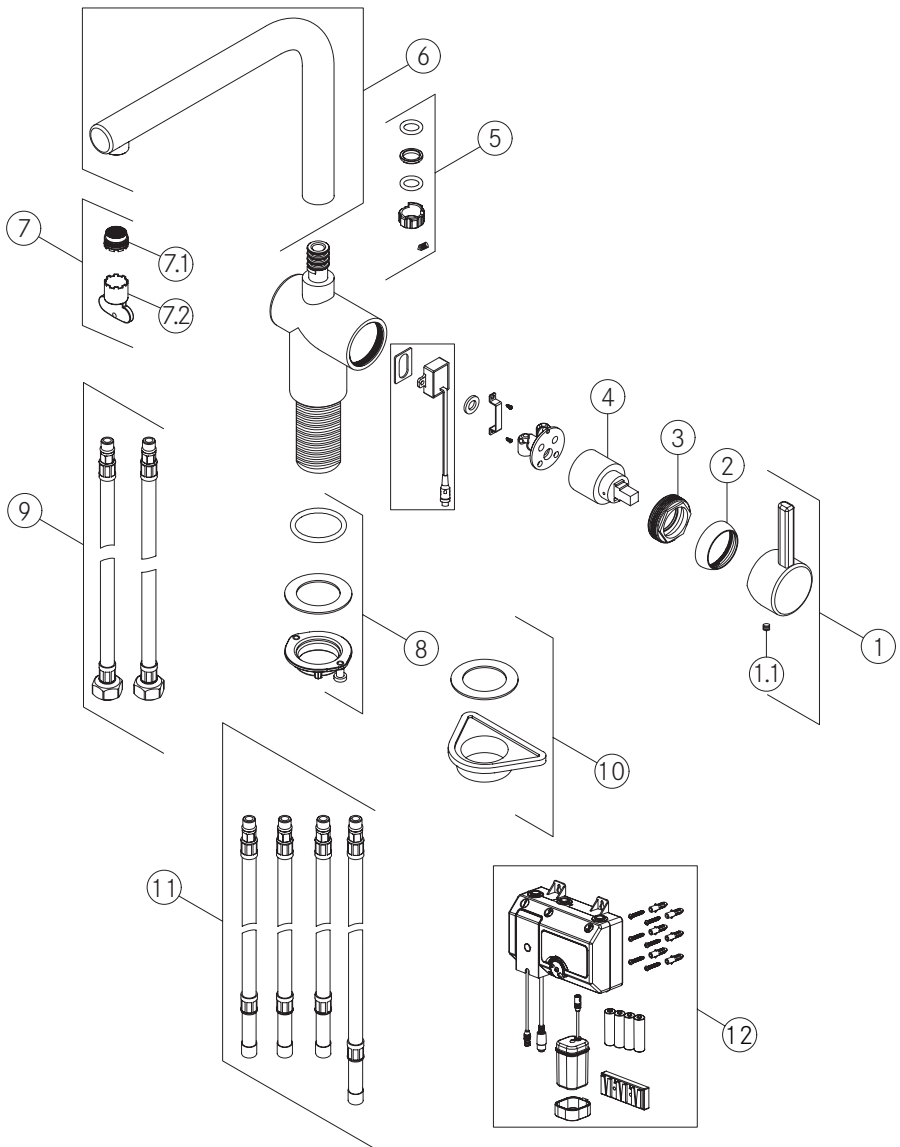

A

Tap Atlas Neo S Swivel Side HP SS

Tap Atlas Neo S Swivel Side HP SS Industrial Black