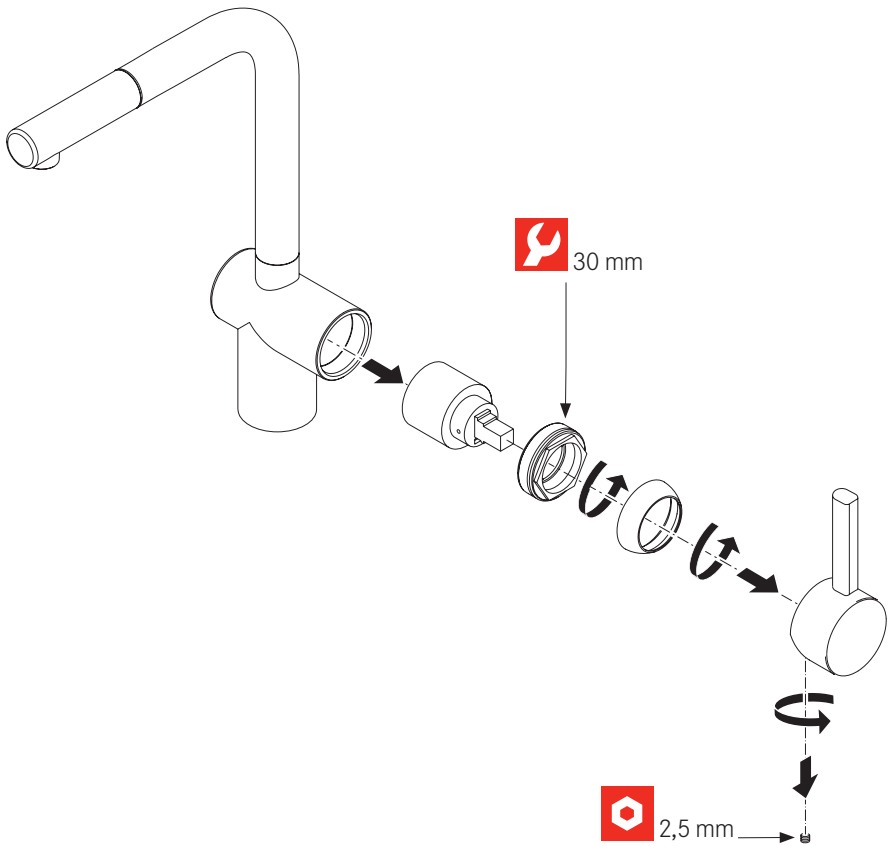

6.1 **C**

6.2 **C**

6.3 **C**

www.franke.com

Periodic checks

▶ Check connection and shower hoses periodically for the following:

- Watertightness
- Corrosion
- Mechanical damage

- ▶ Use original spare parts only.
- ▶ Replace damp or dripping hoses.
- ▶ Replace hoses with rusty or oxidized surfaces.
- ▶ Replace hoses that show signs of mechanical damage.