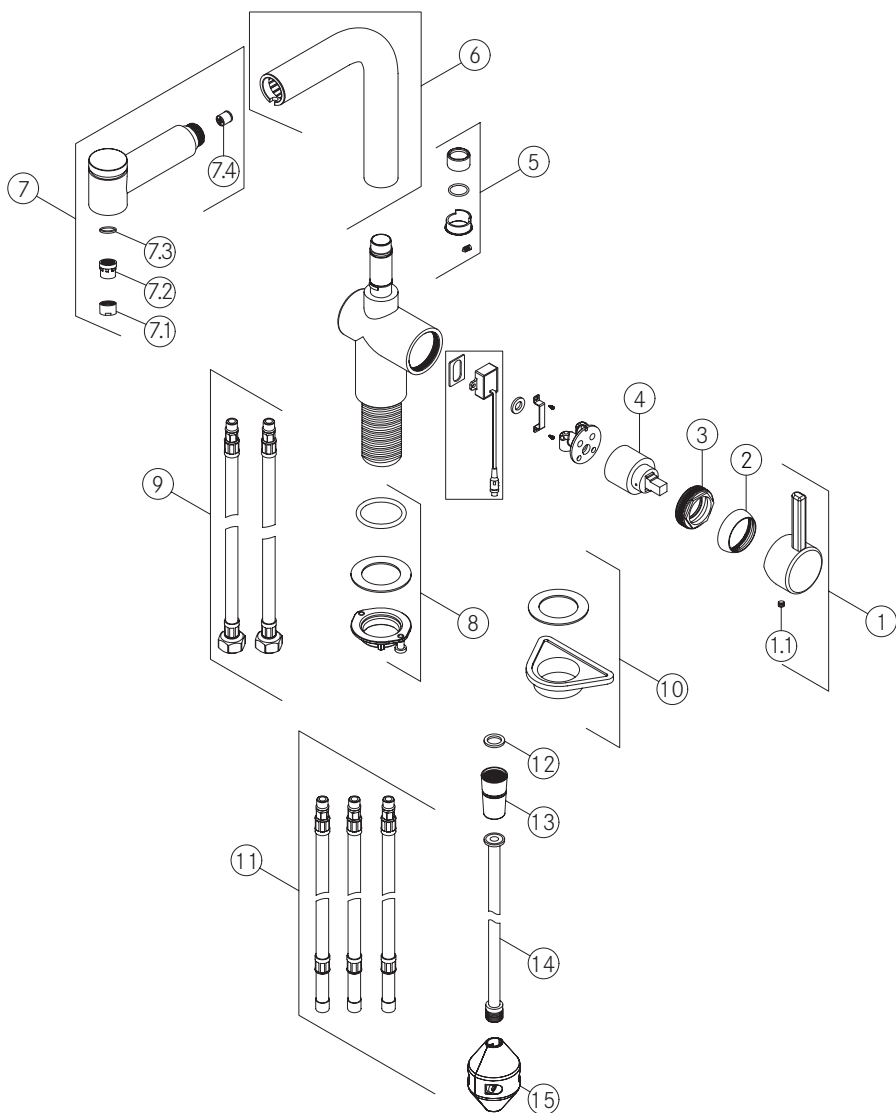

C Tap Atlas Neo S Spray Side HP SS