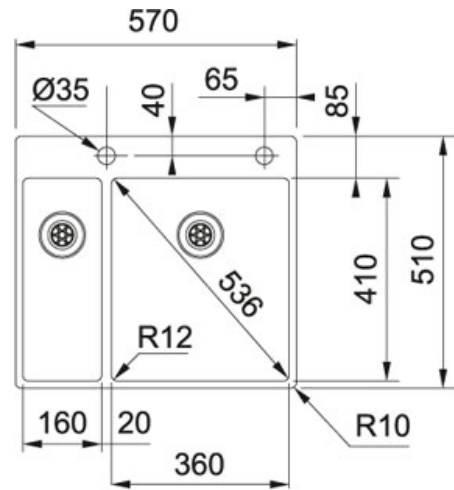

# Stainless Steel | 127.0375.343

FAMILY : Sinks | MODEL : BXX 260-36-16 TL | FINISH : Stainless Steel | INSTALLATION TYPE : Flushmount | SERIE : Franke Box

## TECHNICAL DATA

Cabinet Size	600.00 mm
Waste Outlet Diameter	3-1/2"-TWIST-CONTROL-WASTE-INTEGRATED
Length Overall	570.00 mm
Width Overall	510.00 mm
Length of large bowl	360.00 mm
Width of large bowl	410.00 mm
Depth of large bowl	200.00 mm
Length of small bowl	160.00 mm
Width of small bowl	410.00 mm
Depth of small bowl	140.00 mm
Number of Bowls	1-1/2

Stainless Steel | 127.0375.343

FAMILY : Sinks | MODEL : BXX 260-36-16 TL | FINISH : Stainless Steel | INSTALLATION TYPE : Flushmount | SERIE : Franke Box

---

**SUGGESTED PRODUCTS**

---

---

115.0083.791

---