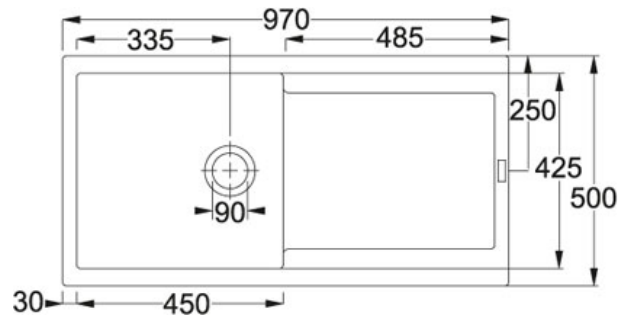

SPECIFICATION SHEET

PRODUCT FAMILY: Sinks FINISH: **Fragranite Coffee** SERIES: **MARIS** MODEL: **MRG 611**

Product Information

Article Number	114.0067.724
Price	£ 330.72
Cabinet Size	600 mm
Dimensions	970 mmx500 mm
Bowl Size	450 mmx425 mmx200 mm
Cut-Out Size	950 mmx480 mm
Cut-Out Template	No
Position of Drainer	Reversible